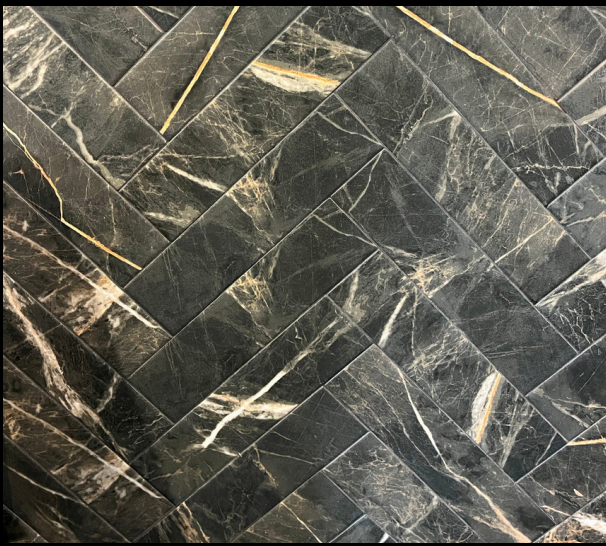

G | M | S

Chambers 2026

Lagan Midnight
Herringbone with Black with gold
veins running throughout
MCLAGMIDNH

Lagan Dawn
Herringbone with White with gold
veins running throughout
MCLAGDAWBH

Lagan Rustic
Grey honed back ground with rustic
gold fleck. MCLONRUSP

Lagan Graphite
A Dark grey/black with beige veins
MCLAGDAWBP

**BELFAST RECLAIMED
BRICK CHAMBER SET**

	H (mm)	W(mm)
Back Panel	1000	1030
Side Panels	1000	450

Inglenook Chamber Sets

Lagan Sunset Red Brick Bond