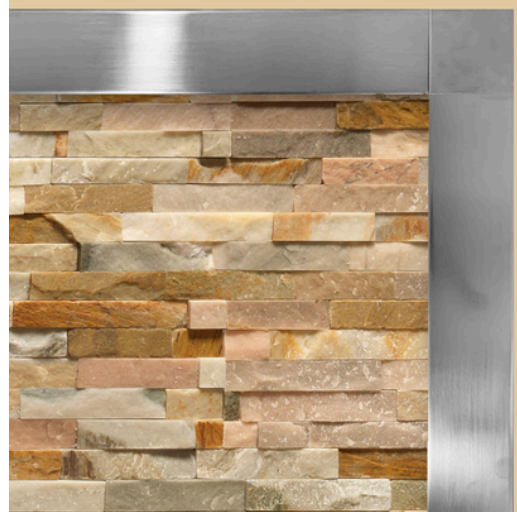

- 3x Trim Pieces
- 1100mm length
- 40mm Wide
- Corner Pieces
- Can be cut to size
- 100% Steel

Black

Brushed Stainless Steel

Stainless

ITALIAN Riven Slate Hearths

Italian Riven Slate

54x18 20mm Slab 3 Honed Sides and finished edges