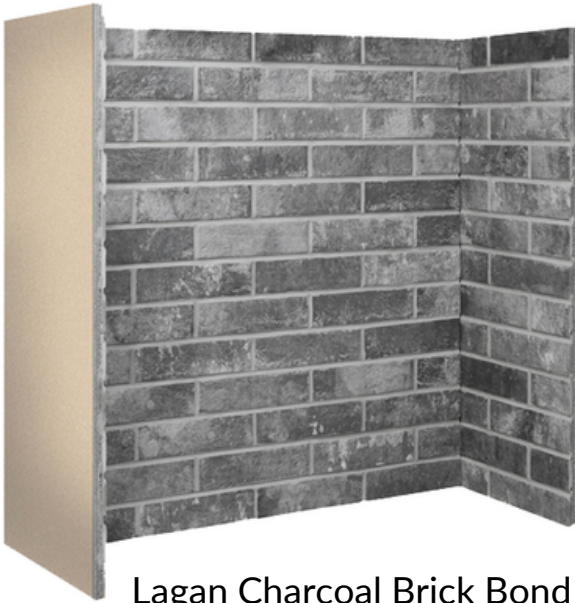

Lagan Graphite
A Dark grey/black with beige veins
MCLAGDAWBP

**BELFAST RECLAIMED
BRICK CHAMBER SET**

	H (mm)	W(mm)
Back Panel	1000	1030
Side Panels	1000	450

Inglenook Chamber Sets

Lagan Sunset Red Brick Bond

Lagan Sunset Red Herringbone

Lagan Beige Brick Bond

Lagan Beige Herringbone

Lagan Fog Brick Bond

Lagan Fog Herringbone

	<i>H (mm)</i>	<i>W(mm)</i>
<i>Back Panel</i>	1000	950
<i>Side Panels</i>	1000	450

	H (mm)	W(mm)
Back Panel	1000	950
Side Panels	1000	450

Lagan Charcoal Brick Bond

Lagan Charcoal Herringbone

Oyster Split Face Slate

Silver White Split Face Slate

Lume White

Lume Blue

Inglenook Trim Kit

FEATURES