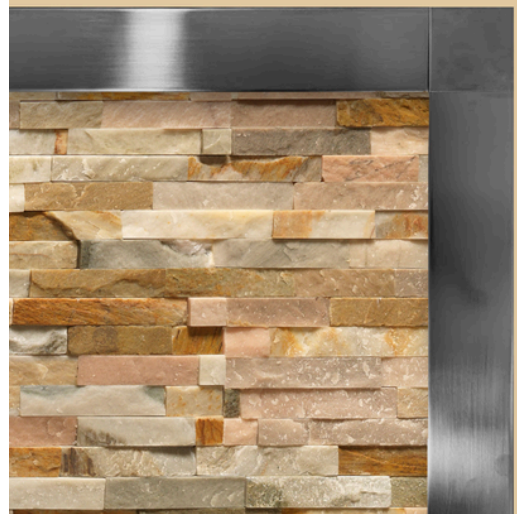

Brushed Stainless Steel