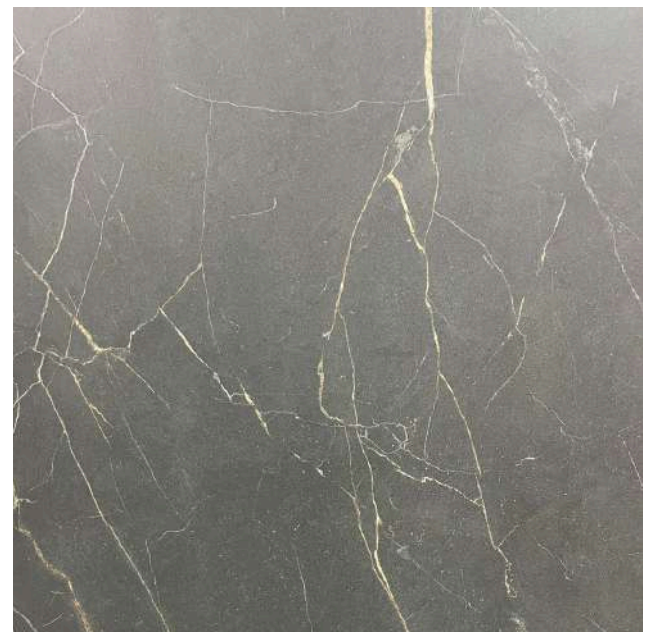

# GMS Chamber Panels

	H (mm)	W (mm)
Back Panel	1000	1030
Side Panels x2	1000	450

Lagan Midnight  
Black Herringbone & Gold Veins  
MCLAGMIDNH

Lagan Dawn  
White Herringbone & Gold Veins  
MCLAGDAWBH

Lagan Rustic  
Grey Honed & Gold Fleck  
MCLONRUSP