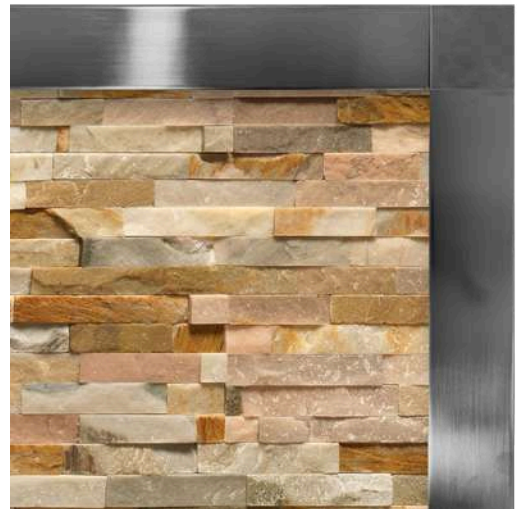

# Inglenook Trim Kit

	H	W
Dimensions	1100mm	40mm

Features	
Included	Corner Pieces
Material	100% Steel
Customisable	Can be cut to size required

Black  
MCTRIMKITBLK

Brushed Stainless Steel  
MCTRIMKITBS

Stainless  
MCTRIMKITSS