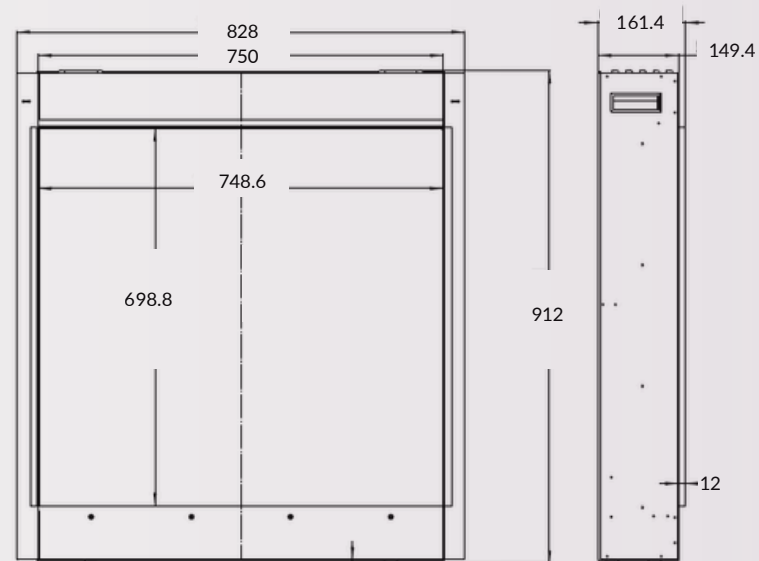

Zara

	A	B	C	D	E	F	G	H	I	J
Mini 42	1067	781	520	234	143	462.4	28.8	111.4	101.7	896.88
Zara 50	1270	984	520	234	143	462.4	28.8	111.4	101.7	1101.5
Grand 60	1524	1238	520	234	143	462.4	28.8	111.4	101.7	1353.88
XL 72	1828	1542	520	234	143	462.4	28.8	111.4	101.7	1659.48