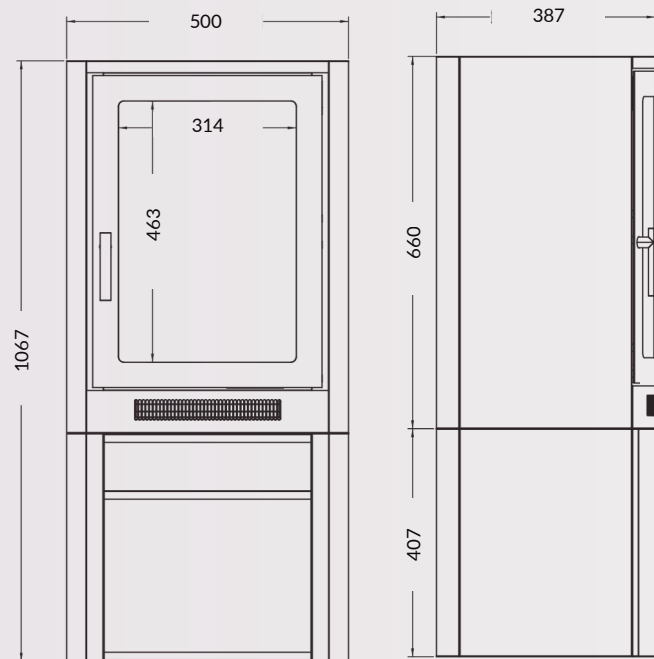

E-Newport With Tall Log Store

E-Arc With Log Store