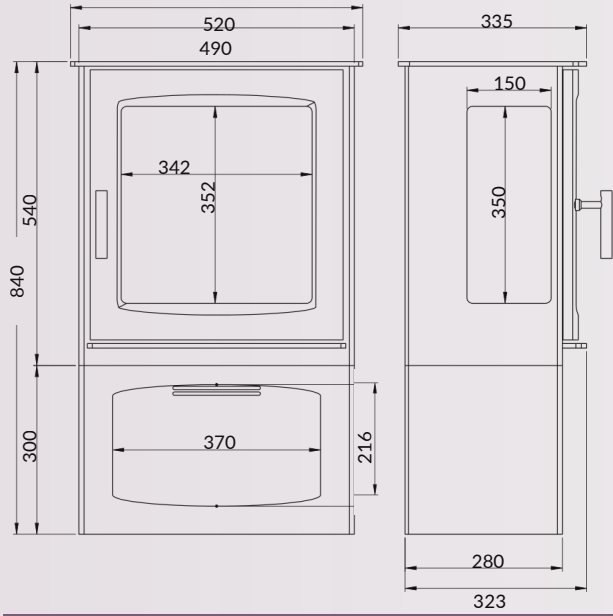

Pulse Widescreen