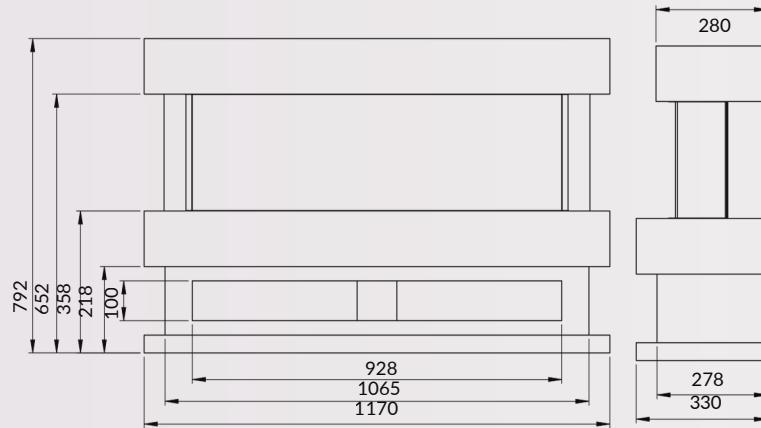

### Zara 50"

-  Flame picture width 984mm

### Zara Grand

-  Flame picture width 1238mm

### Zara XL

-  Flame picture width 1542mm

- 3 Flame Colours
- Fuel Bed Decor
- Multiple Trim Options
- LED Flame Animation
- 5 Year Warranty

Zara XL with White Glass Frame

Daytona Suite

Aura 36" Suite

E-Ashford