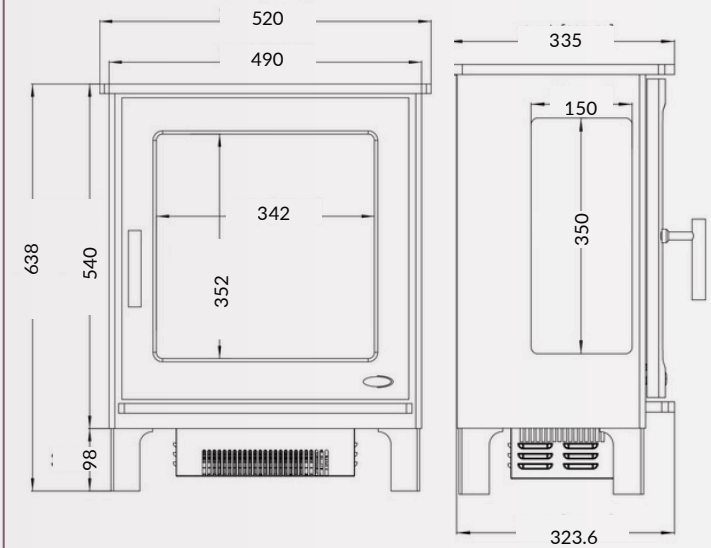

Pulse Original

E-Newport