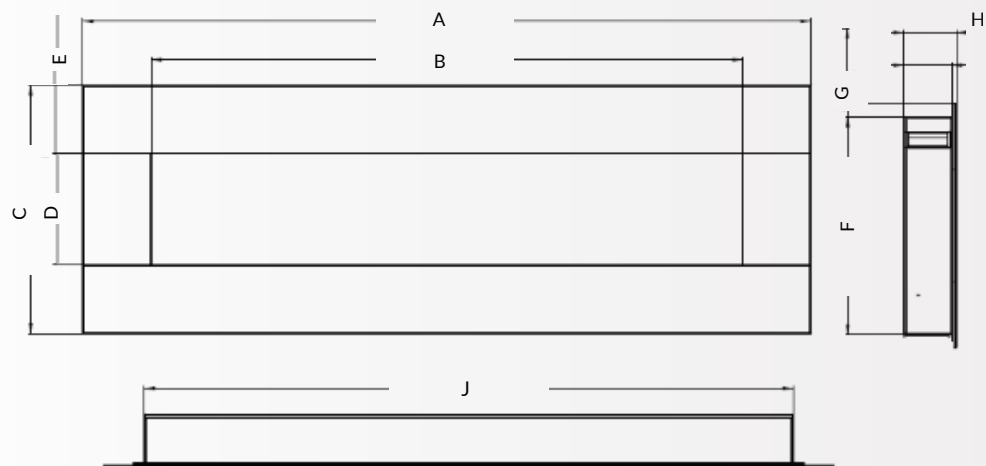

Zara

	A	B	C	D	E	F	G	H	I	J
Mini 42	1067	781	520	234	143	462.4	28.8	111.4	101.7	896.88
Zara 50	1270	984	520	234	143	462.4	28.8	111.4	101.7	1101.5
Grand 60	1524	1238	520	234	143	462.4	28.8	111.4	101.7	1353.88
XL 72	1828	1542	520	234	143	462.4	28.8	111.4	101.7	1659.48