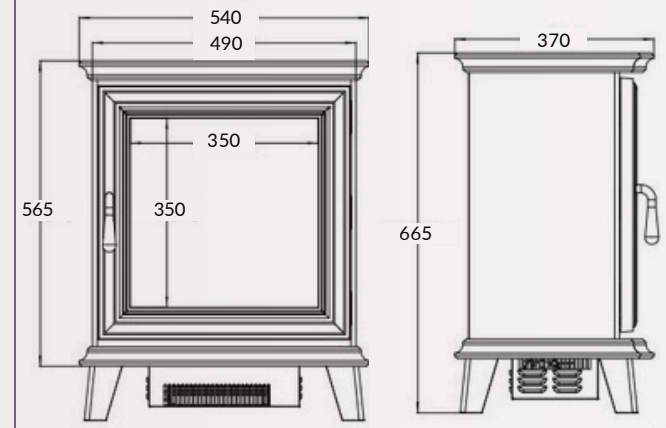

### Zara XL

-  Flame picture width 1542mm

- 3 Flame Colours
- Fuel Bed Decor
- Multiple Trim Options
- LED Flame Animation
- 5 Year Warranty

Zara XL with White Glass Frame

Daytona Suite

Aura 36" Suite

E-Ashford