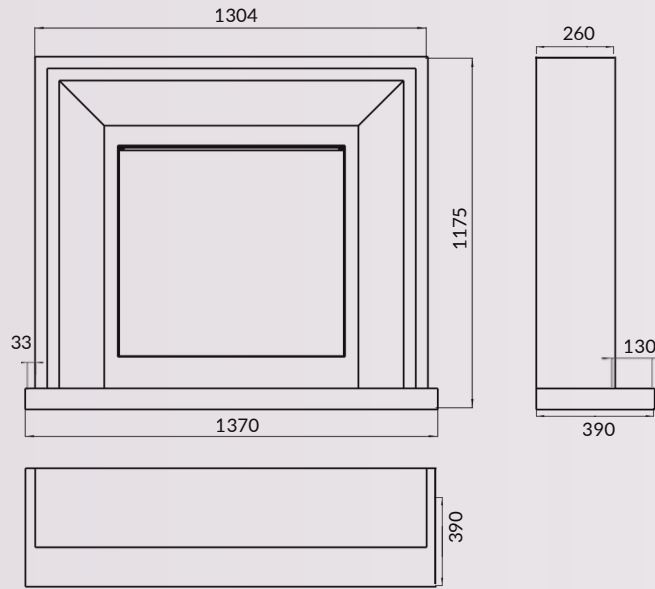

-  Flame picture width 342mm
-  1750 - 1950W Heater
-  7 Day Timer Function
-  3 LED Flame Colours
-  5 Brightness Settings
-  Remote & App Control
-  Optional Extra Log Stores
-  Optional Extra Decorative Flue Kit
-  Overall H638 x W520 x D335mm

### Zara 50"

-  Flame picture width 984mm

### Zara Grand

-  Flame picture width 1238mm

### Zara XL

-  Flame picture width 1542mm

- 3 Flame Colours
- Fuel Bed Decor
- Multiple Trim Options
- LED Flame Animation
- 5 Year Warranty

Zara XL with White Glass Frame

Daytona Suite

Aura 36" Suite

E-Ashford