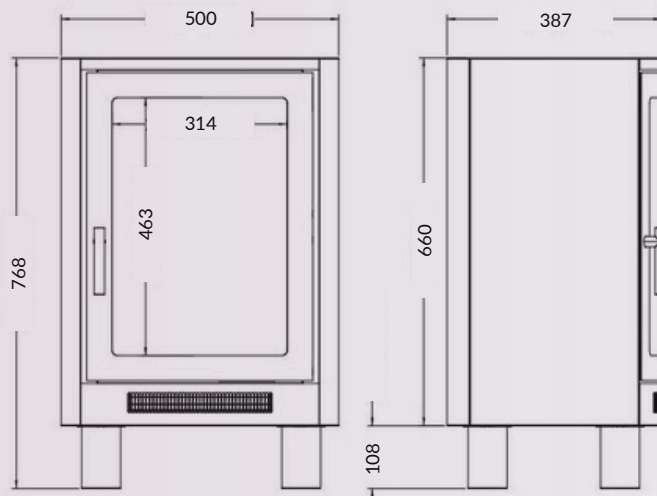

E-Newport With Small Log Store

E-Arc